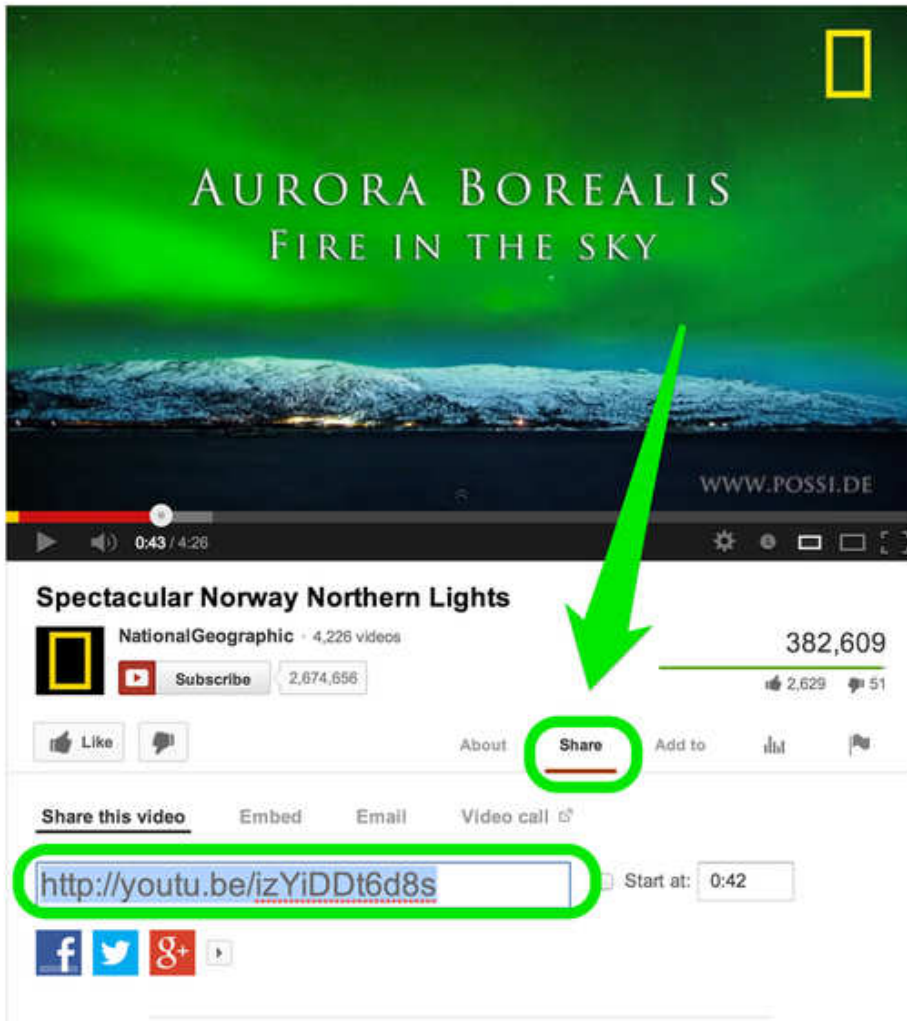

The YouTube Video Element

Our YouTube Video element allows you to share videos from - you guessed it - YouTube. This element can be found within Multimedia, all the way over on the far right of the element bar. Drag this element to a page to get started.

Then click anywhere in the element to bring up the Toolbar. You need to enter the direct link to the YouTube video in the provided field.

To find the direct link, click the Share button beneath the YouTube video. And copy / paste from there. No other link will work, so be sure to use the one found here.