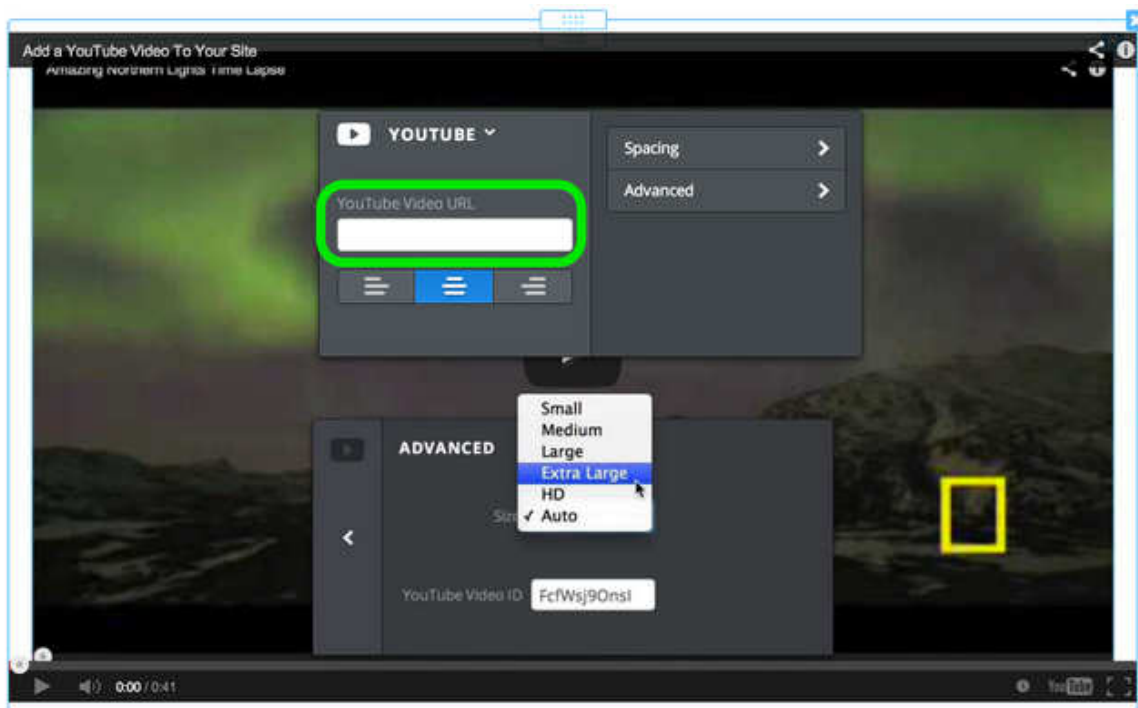

The YouTube Video Element

Our YouTube Video element allows you to share videos from - you guessed it - YouTube. This element can be found within Multimedia, all the way over on the far right of the element bar. Drag this element to a page to get started.

Then click anywhere in the element to bring up the Toolbar. You need to enter the direct link to the YouTube video in the provided field.

To find the direct link, click the Share button beneath the YouTube video. And copy / paste from there. No other link will work, so be sure to use the one found here.